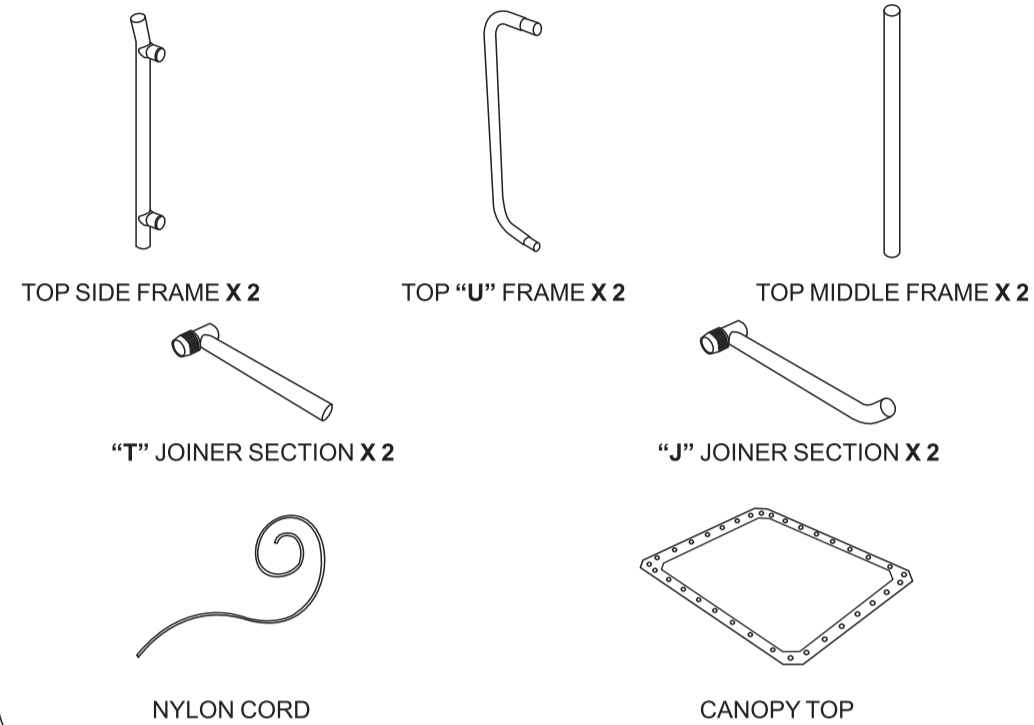

T-TOP

A HIGH QUALITY T-TOP
AN IDEAL CANOPY FOR CENTRE CONSOLE BOATS

T-TOP PARTS AND COMPONENTS

CANOPY SECTION COMPONENTS