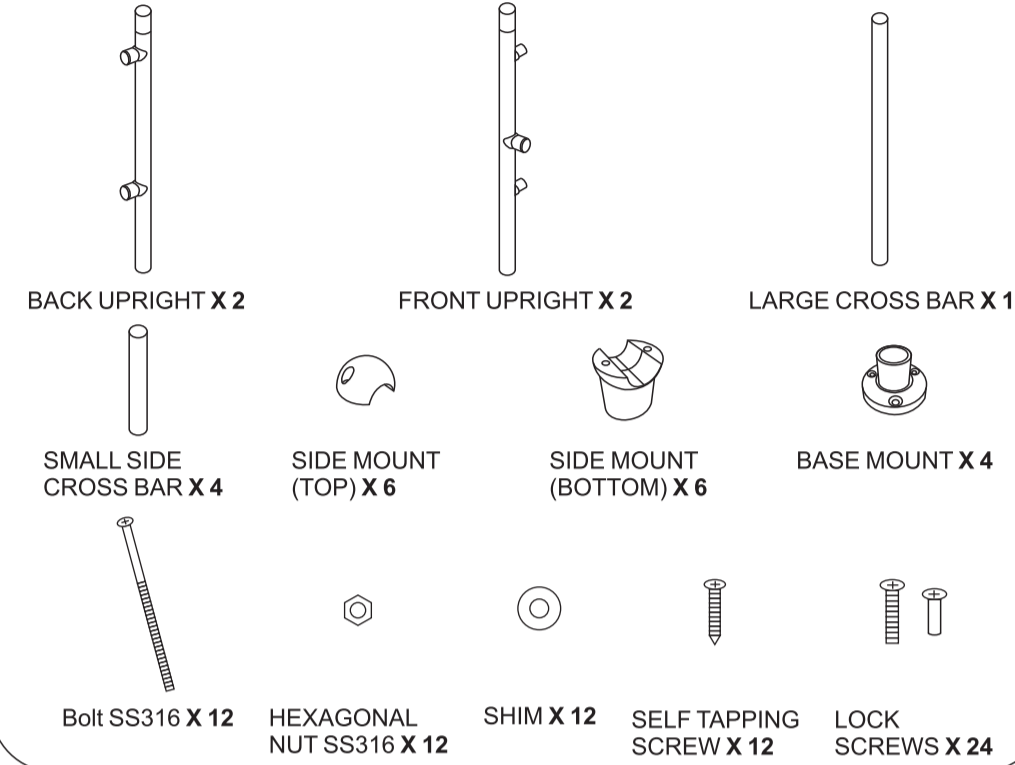

BASE SECTION COMPONENTS